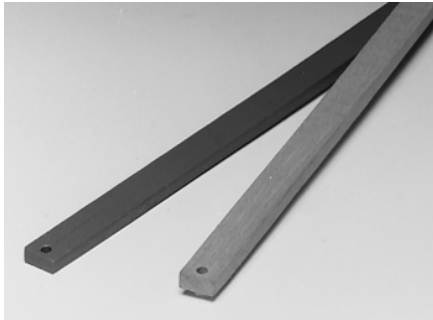

A3 - LOOSE METAL BRACKETS

Item number	Product	Floor type
040300	Metal bracket for full size panels (1 pcs.)	A3
040400	Metal bracket for half size panels (1 pcs.)	

TRANSITION RAMP, BLACK ALUMINIUM

Item number	Product	Floor type
036400	Height 46 mm, Width 80,44 mm 1950 mm transition ramp, 4 pcs	Pro Complete 44
036400R	1950 mm transition ramp to fit right corner panel, 4 pcs	
036400L	1950 mm transition ramp to fit left corner panel, 4 pcs	
037100	Height 51 mm, Width 80,44 mm 1950 mm transition ramp, 4 pcs	Arena Master
037100R	1950 mm transition ramp to fit right corner panel, 4 pcs	
037100L	1950 mm transition ramp to fit left corner panel, 4 pcs	
037500	Height 34 mm, Width 80,44 mm 1950 mm transition ramp, 4 pcs	A3
037500R	1950 mm transition ramp to fit right corner panel, 4 pcs	
037500L	1950 mm transition ramp to fit left corner panel, 4 pcs	

EXTRACTING HOOK

Item no. 041800:

Hook for extracting loose tongues from portable floors.

LOOSE TONGUE

Item number	Product	Floor type
099045	Loose tongue, grey PVC, 5.5 x 12.5 x 513 mm	A3
099044	Loose tongue, black PVC, 5.5 x 12.5 x 517 mm	Arena Master/ Pro Complete 44