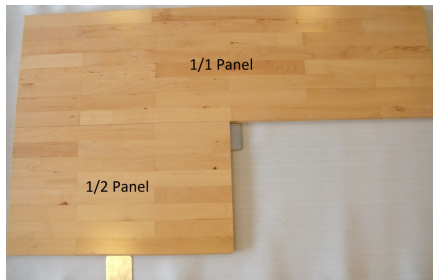

MATERIALS, PORTABLE SPORTS FLOORS

FLOOR PANELS, 22 MM BEECH PREMIUM (RH OF THE BUILDING < 70 %)

Item number	Floor type	Product	Surface
041210-092	A3	Full size Panel, 513 x 1800 mm	Silk matt lacquered
041210-046	A3	Half size Panel, 513 x 900 mm	
041220-092	A3	Last row, full size panel, 513 x 1800 mm	
041220-046	A3	Last row, half size Panel, 513 x 1800 mm	
036650-093	Pro Complete 44	Full size Panel, 517.5 x 1800	
036650-047	Pro Complete 44	Half size Panel, 517.5 x 900 mm	
036850-093	Pro Complete 44	Last row, full size panel, 517.5 x 1800 mm	
036850-047	Pro Complete 44	Last row, half size Panel, 517.5 x 1800 mm	
037010-093	Arena master	Full size Panel, 517.5 x 1800 mm	
037010-047	Arena Master	Half size Panel, 517.5 x 900 mm	
037020-093	Arena master	Last row, full size panel, 517.5 x 1800 mm	
037020-047	Arena Master	Last row, half size Panel, 517.5 x 1800 mm	

Last row panels are delivered without metal brackets in order to fit the transition ramp.

FLOOR PANELS, 22 MM BEECH PREMIUM (RH OF THE BUILDING ≥ 70 %)

Item number	Floor type	Product	Surface
436650-093	Pro Complete 44	Full size Panel, 519 x 1800	Silk matt lacquered
436650-047	Pro Complete 44	Half size Panel, 519 x 900 mm	
436850-093	Pro Complete 44	Last row, full size panel, 519 x 1800 mm	
436850-047	Pro Complete 44	Last row, half size Panel, 519 x 1800 mm	

Last row panels are delivered without metal brackets in order to fit the transition ramp.

CENTER ROW, 22 MM BEECH PREMIUM (RH OF THE BUILDING < 70 %)

Item number	Floor type	Product	Surface
041230-092	A3	Full size Panel, 513 x 1800 mm	Silk matt lacquered
041230-046	A3	Half size Panel, 513 x 900 mm	
036750-093	Pro Complete 44	Full size Panel, 517.5 x 1800 mm	
036750-047	Pro Complete 44	Half size Panel, 517.5 x 900 mm	
037030-093	Arena master	Full size Panel, 517.5 x 1800 mm	
037030-047	Arena Master	Half size Panel, 517.5 x 900 mm	