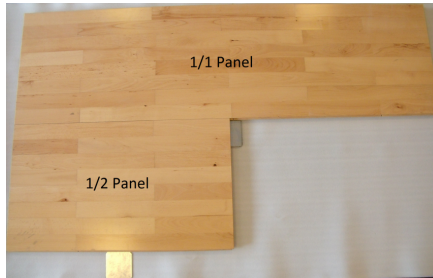

MATERIALS, PORTABLE SPORTS FLOORS

FLOOR PANELS, 22 MM BEECH PREMIUM (RH OF THE BUILDING < 70 %)

Item number	Floor type	Product	Surface
041210-092	A3	Full size Panel, 513 x 1800 mm	Silk matt lacquered
041210-046	A3	Half size Panel, 513 x 900 mm	
041220-092	A3	Last row, full size panel, 513 x 1800 mm	
041220-046	A3	Last row, half size Panel, 513 x 1800 mm	
036650-093	Pro Complete 44	Full size Panel, 517.5 x 1800	
036650-047	Pro Complete 44	Half size Panel, 517.5 x 900 mm	
036850-093	Pro Complete 44	Last row, full size panel, 517.5 x 1800 mm	
036850-047	Pro Complete 44	Last row, half size Panel, 517.5 x 1800 mm	
037010-093	Arena master	Full size Panel, 517.5 x 1800 mm	
037010-047	Arena Master	Half size Panel, 517.5 x 900 mm	
037020-093	Arena master	Last row, full size panel, 517.5 x 1800 mm	
037020-047	Arena Master	Last row, half size Panel, 517.5 x 1800 mm	

Last row panels are delivered without metal brackets in order to fit the transition ramp.

FLOOR PANELS, 22 MM BEECH PREMIUM (RH OF THE BUILDING ≥ 70 %)

Item number	Floor type	Product	Surface
436650-093	Pro Complete 44	Full size Panel, 519 x 1800	Silk matt lacquered
436650-047	Pro Complete 44	Half size Panel, 519 x 900 mm	
436850-093	Pro Complete 44	Last row, full size panel, 519 x 1800 mm	
436850-047	Pro Complete 44	Last row, half size Panel, 519 x 1800 mm	

Last row panels are delivered without metal brackets in order to fit the transition ramp.

CENTER ROW, 22 MM BEECH PREMIUM (RH OF THE BUILDING < 70 %)

Item number	Floor type	Product	Surface
041230-092	A3	Full size Panel, 513 x 1800 mm	Silk matt lacquered
041230-046	A3	Half size Panel, 513 x 900 mm	
036750-093	Pro Complete 44	Full size Panel, 517.5 x 1800 mm	
036750-047	Pro Complete 44	Half size Panel, 517.5 x 900 mm	
037030-093	Arena master	Full size Panel, 517.5 x 1800 mm	
037030-047	Arena Master	Half size Panel, 517.5 x 900 mm	